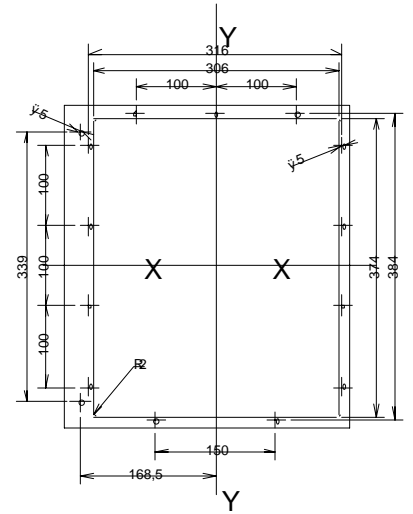

Part. "Z"

E1 3 POLE FIXED VERSION  
HORIZONTAL REAR TERMINALS

All dimensions in mm