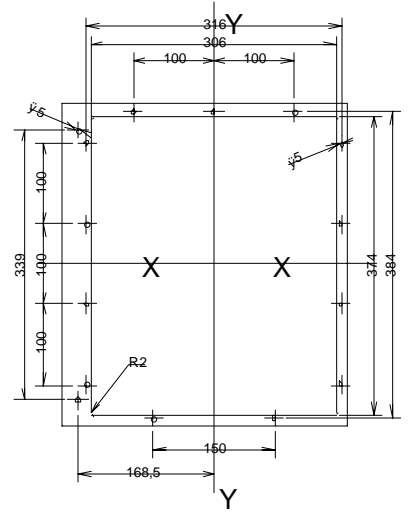

Part. "Z"

E1 4 POLE FIXED VERSION  
HORIZONTAL REAR TERMINALS

All dimensions in mm