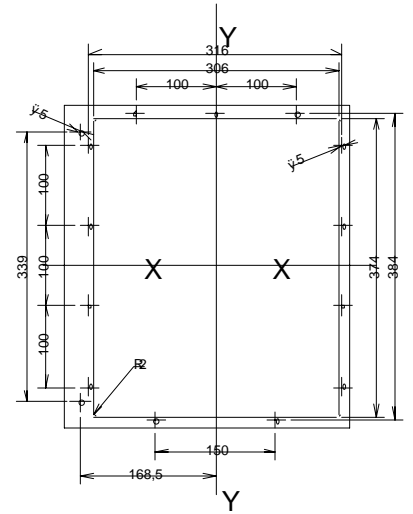

Part. "Z"

E23 POLE FIXED VERSION  
HORIZONTAL REAR TERMINALS

All dimensions in mm