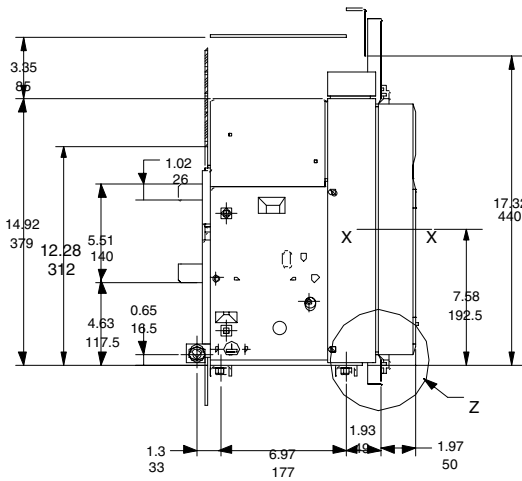

Part. "Z"

ABB Control Inc.

REFERENCE NUMBER: 933861-E3

E3 FIXED WITH HORIZONTAL REAR TERMINALS

FILE NAME
E3-FHRT.DXF
REV. A