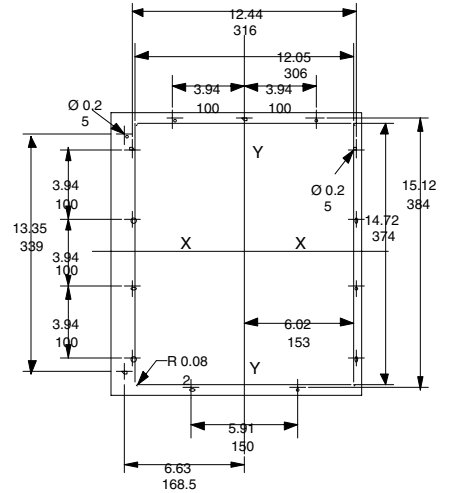

Part. "Z"

ABB Control Inc.

REFERENCE NUMBER: 933861-E3

E3 FIXED WITH HORIZONTAL REAR TERMINALS

FILE NAME
E3-FHRT.DXF
REV. A