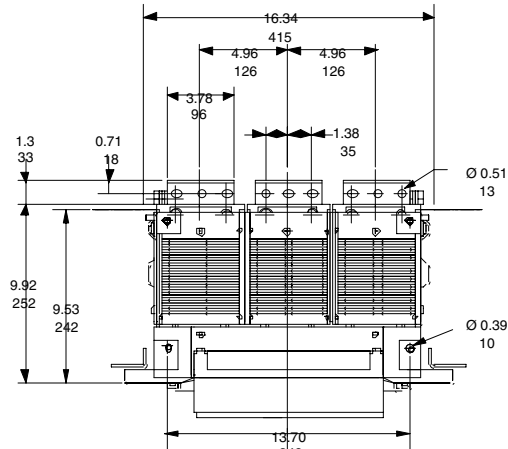

Part. "Z"

ABB Control Inc.

REFERENCE NUMBER: 933861-E3

E3 FIXED WITH HORIZONTAL REAR TERMINALS

FILE NAME
E3-FHRT.DXF
REV. A