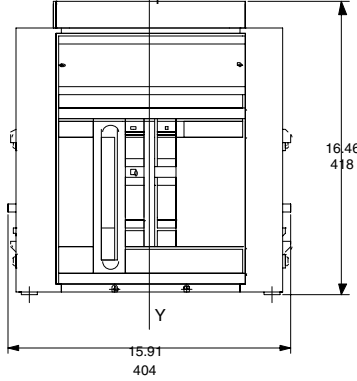

Part. "Z"

ABB Control Inc.

REFERENCE NUMBER: 933861-E3

E3 FIXED WITH HORIZONTAL REAR TERMINALS

FILE NAME
E3-FHRT.DXF
REV. A