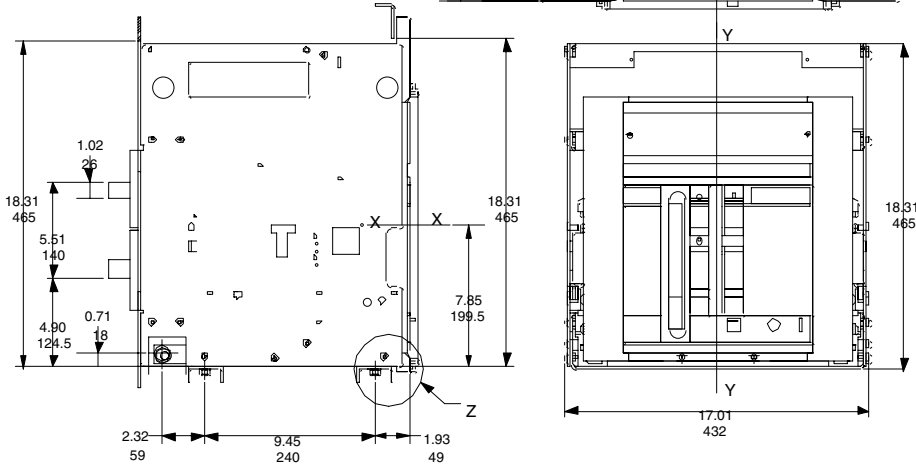

Part. "Z"

ABB Control Inc.

REFERENCE NUMBER: 933852-E3

E3 WITHDRWABLE WITH HORIZONTAL REAR TERMINALS

FILE NAME
E3-WHRT.DXF
REV. A