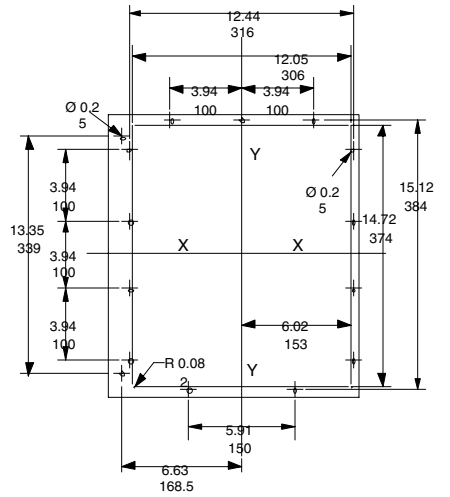

Part. "Z"

ABB Control Inc.

REFERENCE NUMBER: 933852-E3

E3 WITHDRWABLE WITH HORIZONTAL REAR TERMINALS

FILE NAME
E3-WHRT.DXF
REV. A