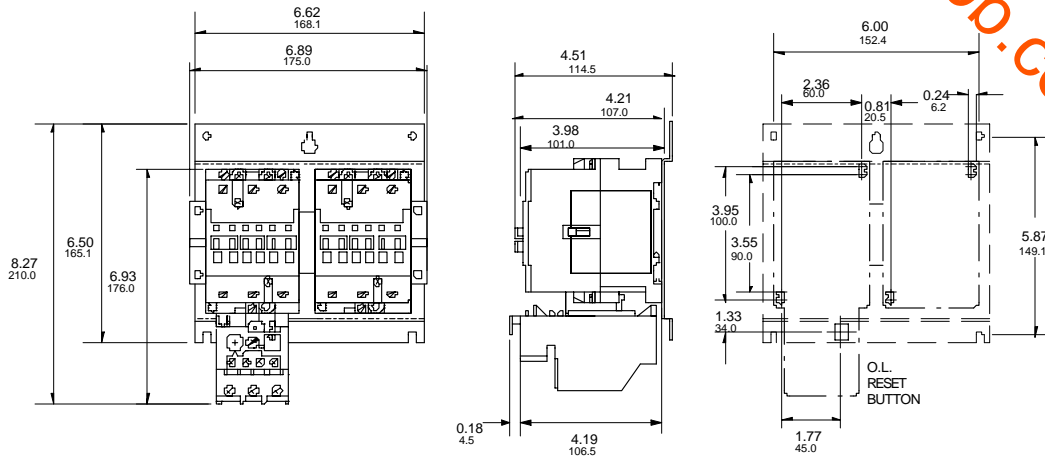

ABB Control Inc.
6-95

B40-75 Reversing Starter