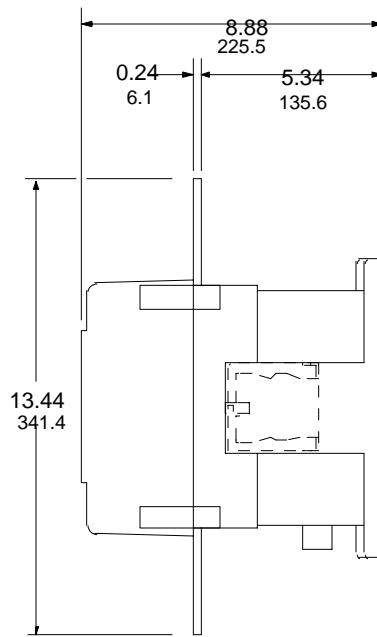

ABB CONTROL INC.  
6-8-99  
Rev. B

DRIVE CONTACTOR  
EHDB960