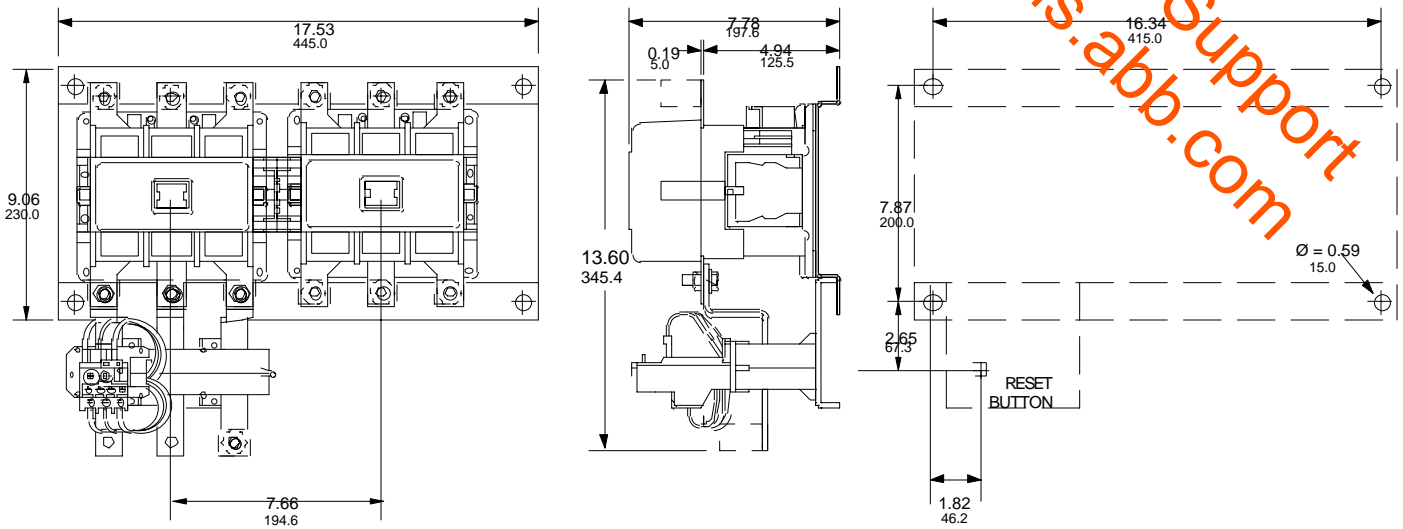

EH 260 REVERSING STARTER

ABB Control Inc.
5-20-98
REV. B