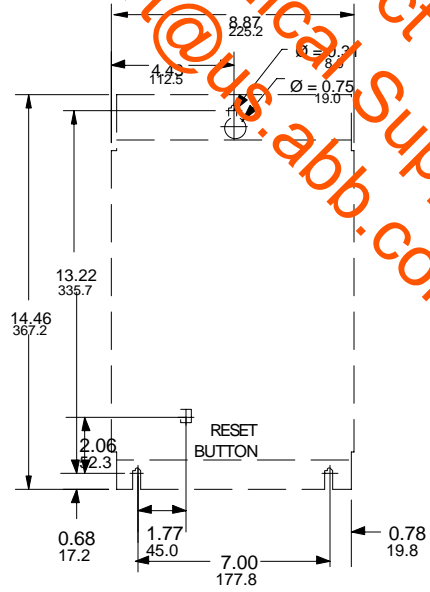

Discontinued Product,
for current product
contact Technical Support,
lvps.support@us.abb.com

EH 300 STARTER

ABB Control Inc.
5-20-98
REV. B