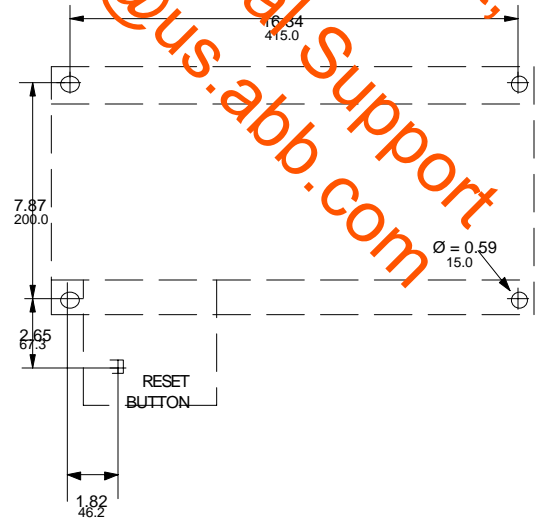

Fax:  
(940) 397-7085

Discontinued Product,  
for current product  
contact Technical Support,  
lvps.support@us.abb.com

EH 300 Reversing Starter

ABB Control Inc.  
5-20-98  
REV. B