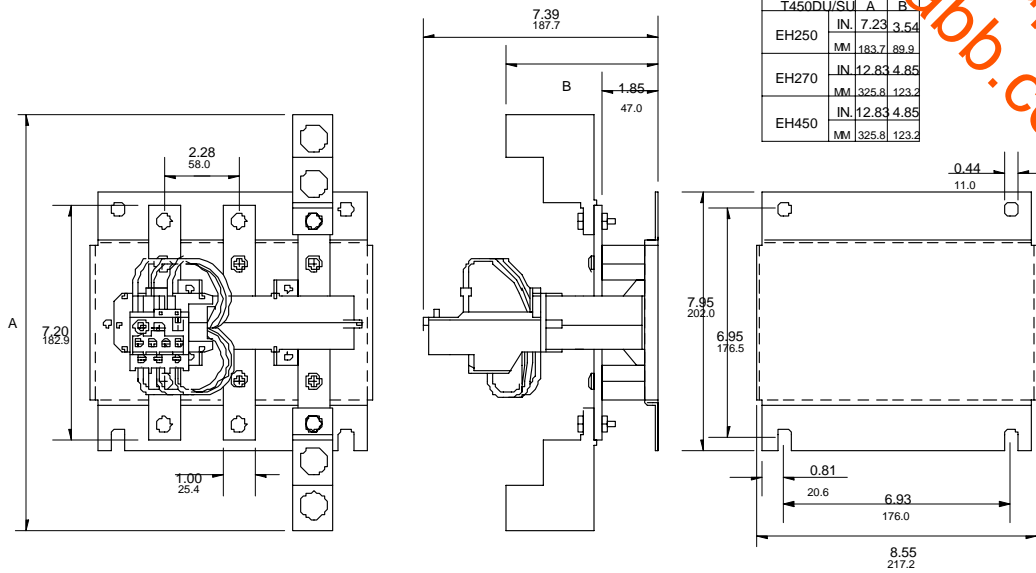

ABB Control Inc.

7/ 7/ 95

T450DU/SU BASE MOUNT